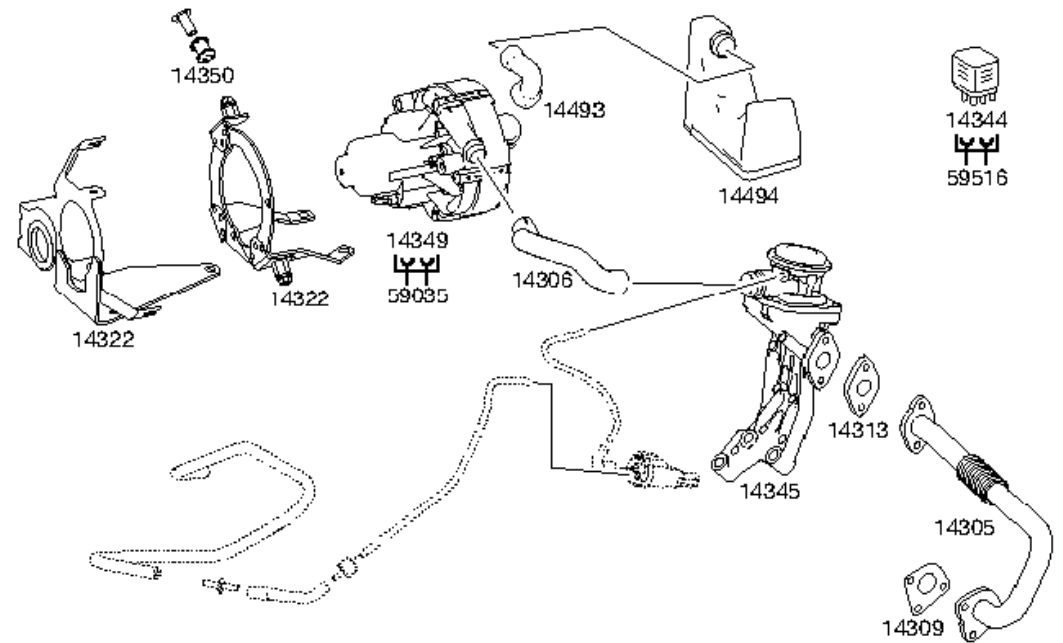

## 14.30 Secondary air injection M132

### Fault locations

- 14305** EGR valve pipe
- 14306** Hose, air injection
- 14309** Seal, exhaust gas recirculation, intake manifold
- 14313** Seal, pneumatic valve, secondary air injection
- 14322** Holder, secondary air injection pump
- 14344** Relay, secondary air injection pump
- 14345** Pneumatic valve, secondary air injection
- 14349** Electrical secondary air injection pump
- 14350** Rubber buffer, secondary air injection pump
- 14493** Air intake hose, secondary air injection pump
- 14494** Noise damper, secondary air injection pump
- 59035** K/Z\*, electrical secondary air injection pump
- 59516** K/Z\* Relay, secondary air injection pump

03716564

Damage code \*\*\*\*\*